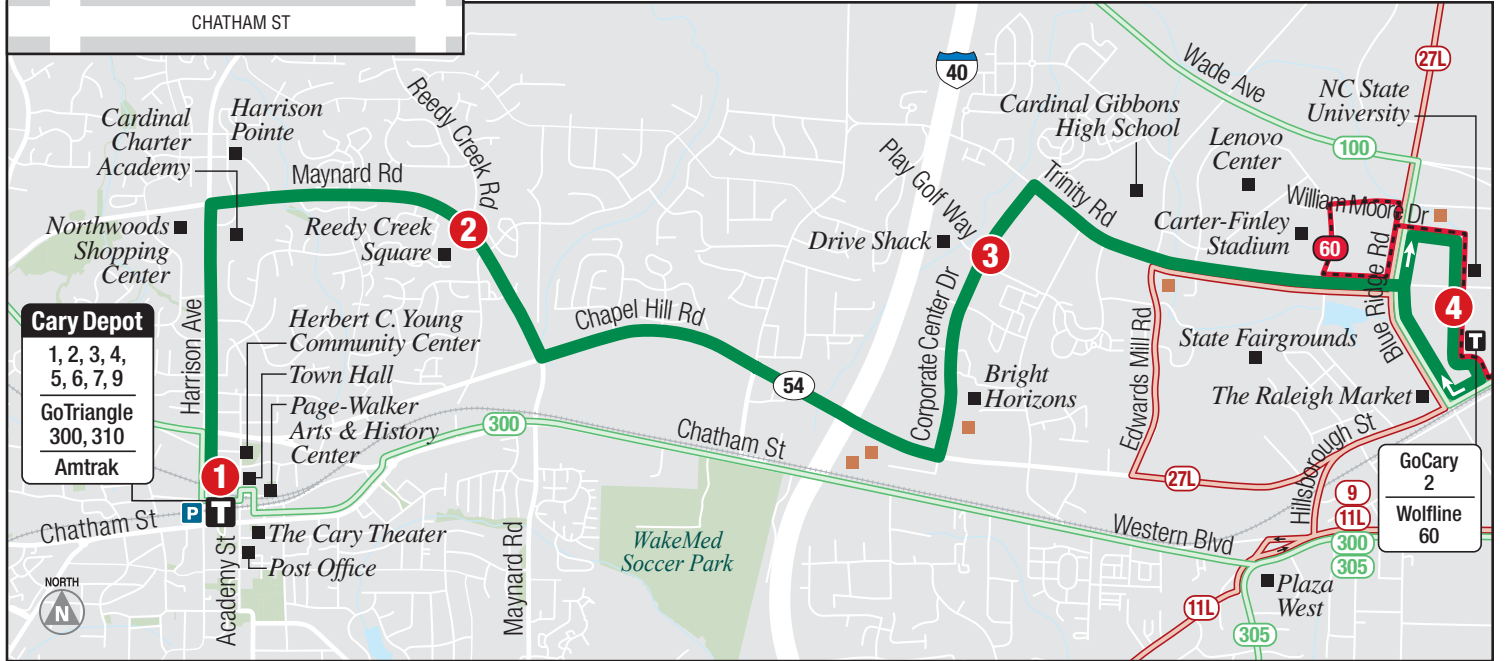

MONDAY-SATURDAY / DE LUNES A SABADO

OUTBOUND TO NC STATE CBC / SALIDA A NC STATE CBC

	1 Cary Depot	2 NE Maynard at Reedy Creek	3 Corporate Center at Play Golf Way	4 NC State Biomedical Campus
AM	6:00	6:06	6:15	6:22
	6:30	6:36	6:45	6:52
	7:00	7:06	7:15	7:22
	7:30	7:36	7:45	7:52
	8:00	8:06	8:15	8:22
	8:30	8:36	8:45	8:52
	9:00	9:06	9:15	9:22
	9:30	9:36	9:45	9:52
	10:00	10:06	10:15	10:22
	10:30	10:36	10:45	10:52
	11:00	11:06	11:15	11:22
11:30	11:36	11:45	11:52	
PM	12:00	12:06	12:15	12:22
	12:30	12:36	12:45	12:52
	1:00	1:06	1:15	1:22
	1:30	1:36	1:45	1:52
	2:00	2:06	2:15	2:22
	2:30	2:36	2:45	2:52
	3:00	3:06	3:15	3:22
	3:30	3:36	3:45	3:52
	4:00	4:06	4:15	4:22
	4:30	4:36	4:45	4:52
	5:00	5:06	5:15	5:22
5:30	5:36	5:45	5:52	
6:00	6:06	6:15	6:22	
6:30	6:36	6:45	6:52	
7:00	7:06	7:15	7:22	
8:00	8:06	8:15	8:22	
9:00	9:06	9:15	9:22	

INBOUND TO DEPOT / LLEGADA A DEPOT

	4 NC State Biomedical Campus	3 Corporate Center at Play Golf Way	2 NE Maynard at Reedy Creek	1 Cary Depot
AM	6:24	6:33	6:40	6:48
	6:54	7:03	7:10	7:18
	7:24	7:33	7:40	7:48
	7:54	8:03	8:10	8:18
	8:24	8:33	8:40	8:48
	8:54	9:03	9:10	9:18
	9:24	9:33	9:40	9:48
	9:54	10:03	10:10	10:18
	10:24	10:33	10:40	10:48
	10:54	11:03	11:10	11:18
	11:24	11:33	11:40	11:48
11:54	12:03	12:10	12:18	
PM	12:24	12:33	12:40	12:48
	12:54	1:03	1:10	1:18
	1:24	1:33	1:40	1:48
	1:54	2:03	2:10	2:18
	2:24	2:33	2:40	2:48
	2:54	3:03	3:10	3:18
	3:24	3:33	3:40	3:48
	3:54	4:03	4:10	4:18
	4:24	4:33	4:40	4:48
	4:54	5:03	5:10	5:18
	5:24	5:33	5:40	5:48
5:54	6:03	6:10	6:18	
6:24	6:33	6:40	6:48	
6:54	7:03	7:10	7:18	
7:24	7:33	7:40	7:48	
8:24	8:33	8:40	8:48	
9:24	9:33	9:40	9:48	

SUNDAY / DOMINGO

	1 Cary Depot	2 NE Maynard at Reedy Creek	3 Corporate Center at Play Golf Way	4 NC State Biomedical Campus
AM	7:00	7:06	7:15	7:22
	8:00	8:06	8:15	8:22
	9:00	9:06	9:15	9:22
	10:00	10:06	10:15	10:22
	11:00	11:06	11:15	11:22
	12:00	12:06	12:15	12:22
	1:00	1:06	1:15	1:22
	2:00	2:06	2:15	2:22
	3:00	3:06	3:15	3:22
	4:00	4:06	4:15	4:22
	5:00	5:06	5:15	5:22
6:00	6:06	6:15	6:22	
7:00	7:06	7:15	7:22	
8:00	8:06	8:15	8:22	

PM times are in bold. / Las horas de la tarde están en **negrilla**.

Schedule and route information subject to change. / La información de rutas y horarios está sujeta a cambios.