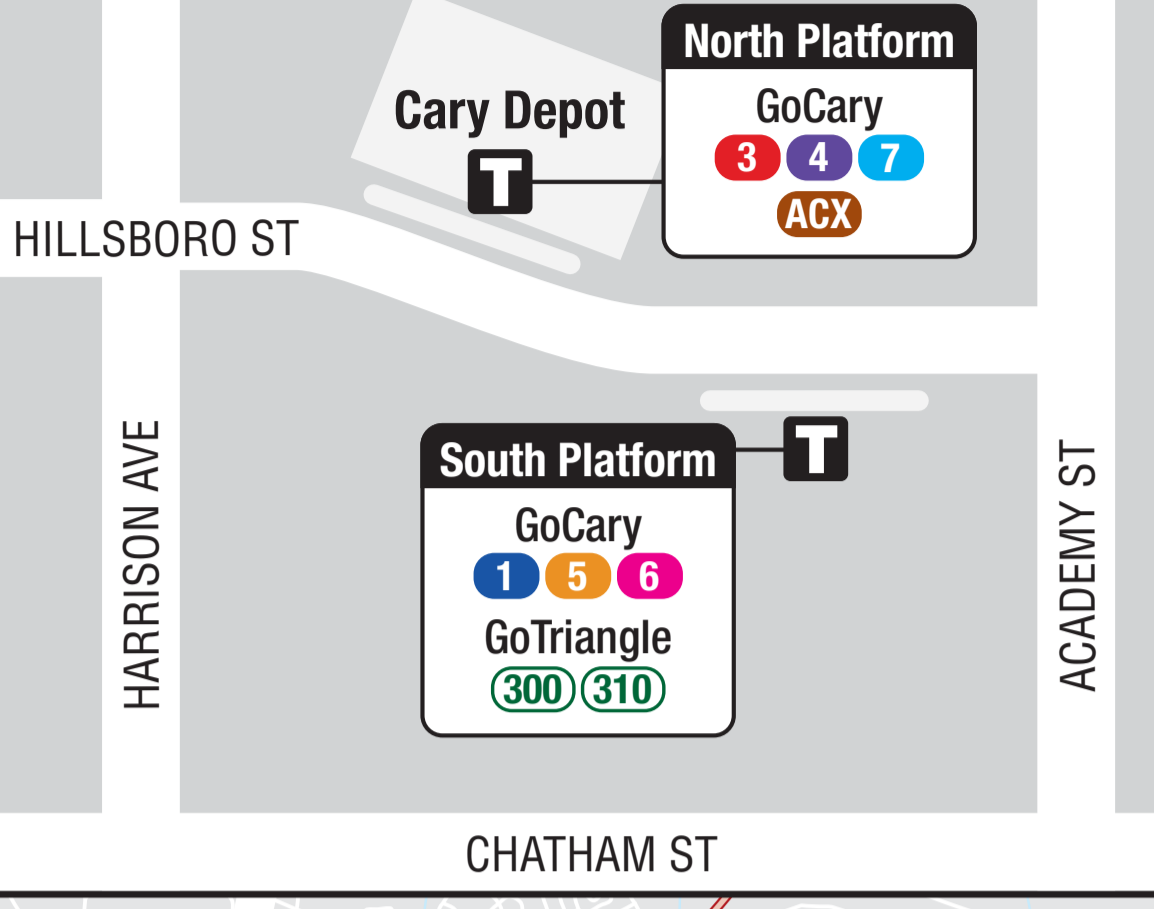

System Map

MAPA DEL SISTEMA

ROUTES / RUTAS

GoCary Routes

- 1 Crossroads
- 3 Harrison
- 4 High House
- 5 Kildaire Farm
- 6 Buck Jones
- 7 Weston
- ACX Apex-Cary Express
- DL Downtown Loop
- 00 GoApex Route
- 00 GoRaleigh Route
- 00 GoTriangle Route

LEGEND / LEYENDA

- Bus Route
Ruta del autobús
- Landmark
Punto de referencia
- Transfer
Transferencia
- Park & Ride
Parquear y Viajar
- Hospital
Hospital
- Interstate
Interestatal
- US Highway
Autopista federal
- State Highway
Autopista estatal

© 2025 GoCary
Design by Smartmaps, Knoxville, TN

MORRISVILLE

CARY

APEX

CARY DEPOT BOARDING LOCATIONS / UBICACIONES DEL EMBARQUE DE CARY DEPOT

GoCary 6
 GoTriangle 300, 305
 GoRaleigh 9, 11L

Schedule and route information subject to change.
 La información de rutas y horarios está sujeta a cambios.